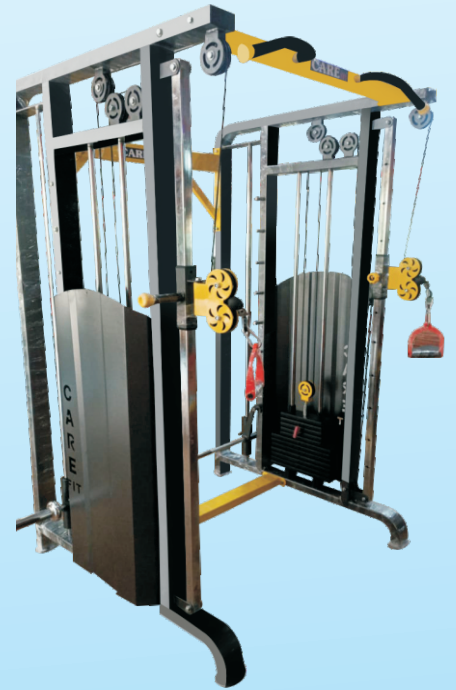

Smith/Functional Trainer