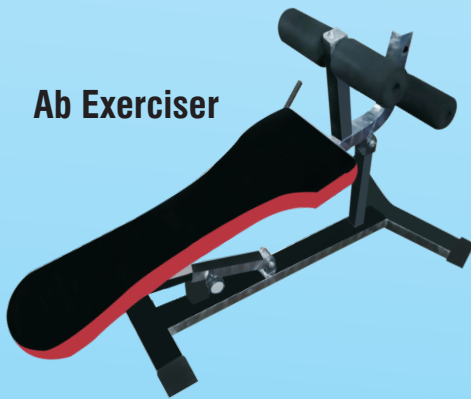

CF-1011

- ☞ Extra Heavy Duty Frame.
- ☞ Meter Showing Scan, Time, Speed, Calories & Distance.
- ☞ Adjustable Seat.
- ☞ Heavy Duty Wheel for Smooth Exercise.
- ☞ Free Level of resistance Control by Tension Knob.

CW-2050

Orbit Track
Bike for
Full Body
Exercise

CF-2025

- ☞ Extra Heavy Duty Frame.
- ☞ Meter Showing Scan Time, Speed, Calories & Distance.
- ☞ Seat can be Adjusted Vertically & Horizontally.
- ☞ Heavy Duty Wheel for Smooth Exercise.
- ☞ Free Level of resistance Control by Tension Knob.
- ☞ Good Cushion Back Support For Better Exercise.
- ☞ Heavy Duty Twister for Exercise of Mid Section of Your Body.

Leg Curl/Ext. Bench

Abdominal Board

Super Squat

Utility Bench

Ab Exerciser

Bicep/Tricep Hammer

Personal Gym

CareFit

Refine Your Fitness

Oly Flat Bench

Leg Curt Extension Machine

Lat Pull Down

Adjustable Bench DLX

Preacher Curl Stand

9/10 Station Multi Gym